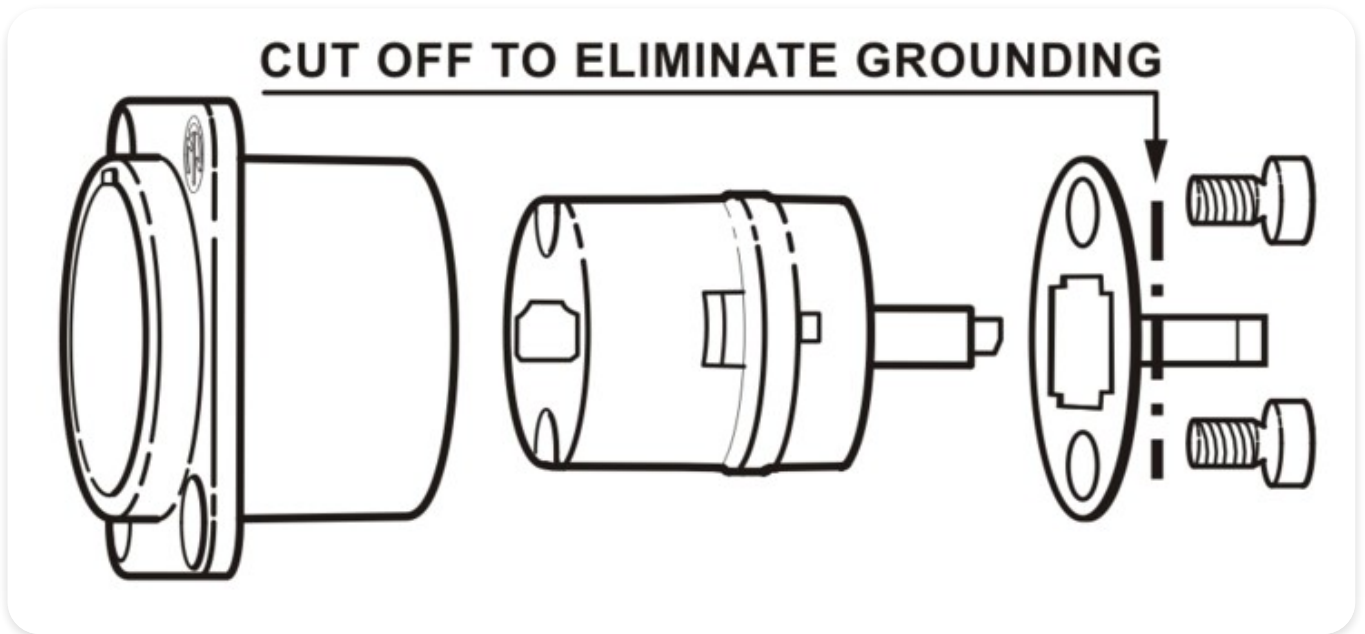

NAHDMI-W-B

HDMI feedthrough adapter, black D-shape housing

Neutrik's HDMI solution for the transmission of any digital TV and PC video format including high-definition video (HDTV) can be integrated in networks very easy.

Features & Benefits

- ✓ To transmit any digital TV and PC video format including high-definition video (HDTV)
- ✓ HDMI feedthrough adapter with 19 pole HDMI receptacle at both ends
- ✓ IP65 ingress protection in mated condition with NKHDMI-* and SCDP-* sealing gasket
- ✓ Universally accepted standard D-shape housing
- ✓ Removable screen to chassis grounding

- ✓ Shielded system - high noise immunity and EMI protection due to continuous 360 degree shield

Removable screen to chassis grounding

Technical Information

Product	
Title	NAHDMI-W-B
Connection Type	Adapter
Gender	female

Mechanical	
Wiresize	
Locking device	Push-Pull
Mounting direction	Front or rear mounting (max 2 mm panel thickness)
Chassis shape	D
Lifetime	> 1000 mating cycles

Material	
Contact plating	Au
Contacts	Bronze (CuSn)
Insert	
Shell	Zinc diecast (ZnAl4Cu1)
Shell plating	Black chromium